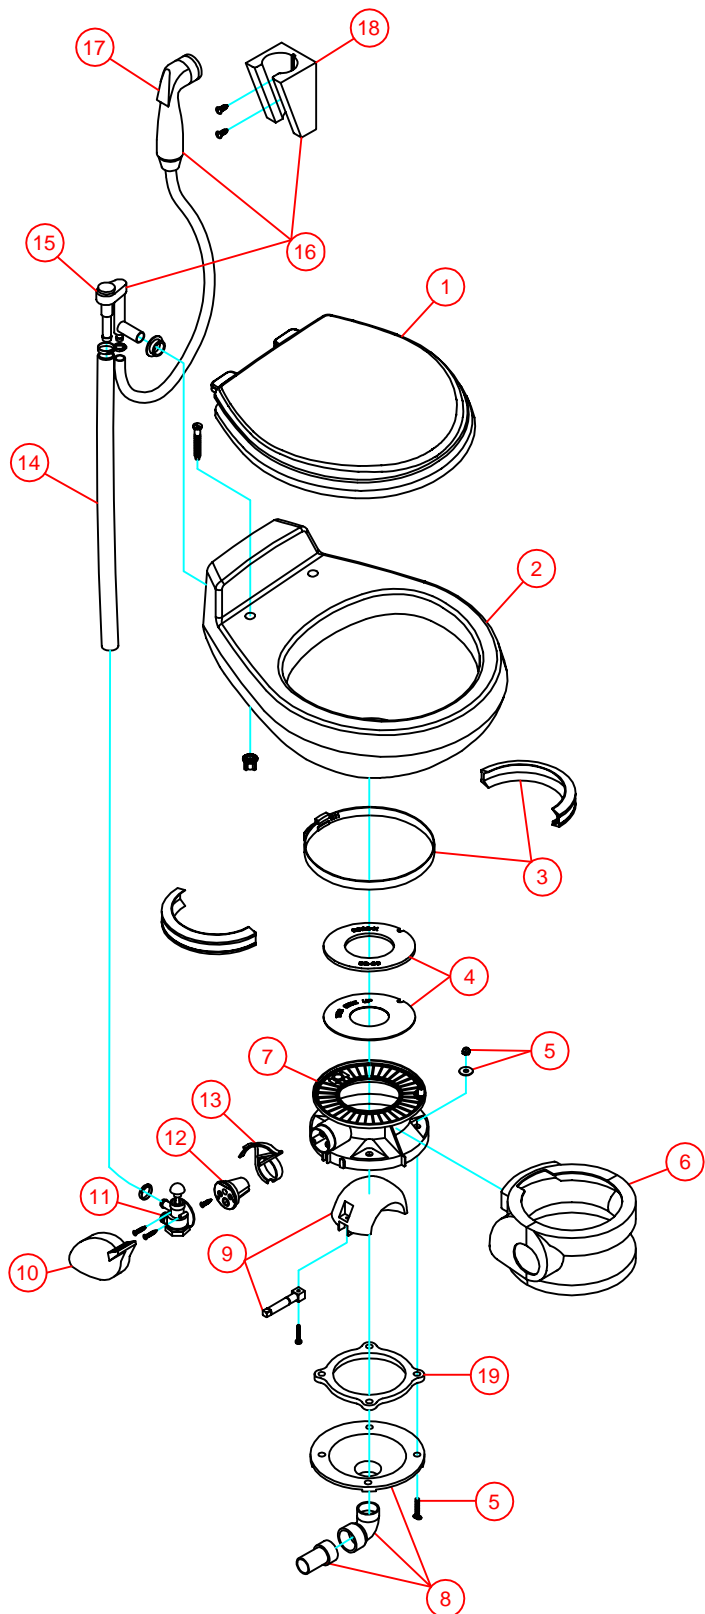

PARTS LIST: 506+

ITEM	PART NO.	DESCRIPTION
1	385343829	KIT, SEAT-CV/R 500+ - WHITE
	385343831	KIT, SEAT-CV/R 500+ - BONE
	385343897	KIT, SEAT-CV/R 500+ - PLAT
	385343901	KIT, SEAT-CV/R 500+ - EBONY
2	385310739	CHINA BOWL KIT, WHITE
	385310740	CHINA BOWL KIT, BONE
	385310741	CHINA BOWL KIT, PLATINUM
	385310742	CHINA BOWL KIT, EBONY
3	385310048	BAND AND HALF CLAMP, KIT
4	385311462	SEAL REPLACEMENT , KIT
5	385310064	MOUNTING HARDWARE
6	385310108	PEDESTAL COVER KIT , WHITE
	385310109	PEDESTAL COVER KIT , BONE
	385310110	PEDESTAL COVER KIT , PLATINUM
	385310600	PEDESTAL COVER KIT , EBONY
7	385310132	BASE KIT, WHITE (inc items 3-13 & 19)
	385310133	BASE KIT, BONE (inc items 3-13 & 19)
	385310134	BASE KIT, PLATINUM (inc items 3-13 & 19)
	385310607	BASE KIT, EBONY (inc items 3-13 & 19)
8	385318864	FUNNEL, KIT (inc. item 5 & 19)
9	385318162	KIT,BALL,SHAFT & CART, WHITE(inc. item 12)
	385310177	KIT,BALL,SHAFT & CART, EBONY(inc. item 12)
10	385310117	PEDAL COVER, WHITE
	385310118	PEDAL COVER, BONE
	385310119	PEDAL COVER, PLATINUM
	385310593	PEDAL COVER, EBONY
11	385314349	WATER VALVE, KIT
12	385236096	SPRING CARTRIDGE, KIT
13	385310579	PEDAL, CARTRIDGE, KIT (inc. item 12)
14	385340177	HOSE, SUPPLY - BONE, EBONY, PLAT
	385345377	HOSE, SUPPLY - WHITE
15	385316906	VACUUM BREAKER, KIT - WITHOUT SPRAY
	385230335	VACUUM BREAKER, KIT - WITH SPRAY
16	385319056	VACUUM BREAKER,SPR & BRK,KIT CHROME
	385319057	VACUUM BREAKER,SPR & BRK,KIT EBONY
17	385310873	HAND SPRAY, EBONY
	385310809	HAND SPRAY, CHROME
18	385311125	BRACKET, HAND SPRAY EBONY
	385311131	BRACKET, HAND SPRAY CHROME
19	385310063	FLOOR FLANGE, KIT (inc. item 5)