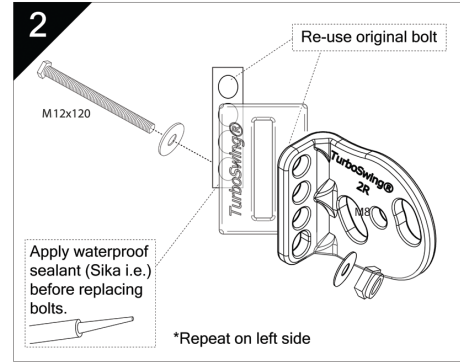

The Ultimate Towing Solution

For Outboard Powered Boats

Mounting instructions

TurboSwing® XM & XL

TSKIT01

TurboSwing®
the power behind your outboard

For technical assistance during regular business hours, call: 1-855-22-TURBO.