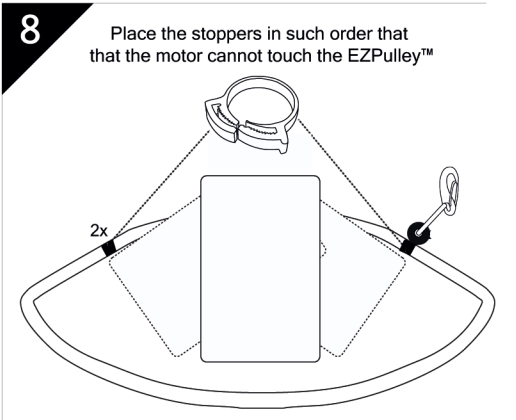

The Ultimate Towing Solution

For Outboard Powered Boats

Mounting instructions

TurboSwing® XM & XL

TSKIT01

TurboSwing®
the power behind your outboard

For technical assistance during regular business hours, call: 1-855-22-TURBO.