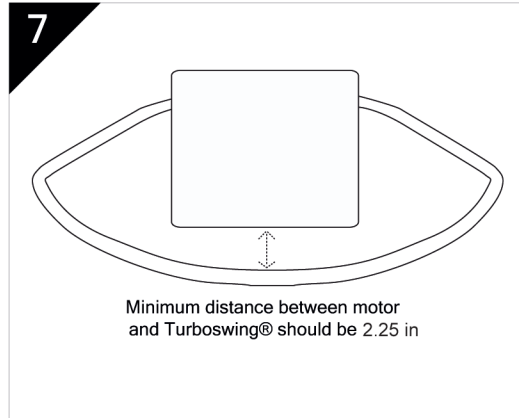

The Ultimate Towing Solution

For Outboard Powered Boats

Mounting instructions

TurboSwing® XM & XL

TSKIT01

TurboSwing®
the power behind your outboard

For technical assistance during regular business hours, call: 1-855-22-TURBO.