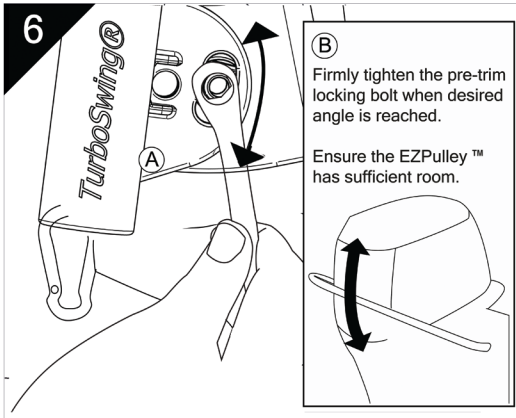

The Ultimate Towing Solution

For Outboard Powered Boats

Mounting instructions

TurboSwing® XM & XL

TSKIT01

TurboSwing®
the power behind your outboard

For technical assistance during regular business hours, call: 1-855-22-TURBO.