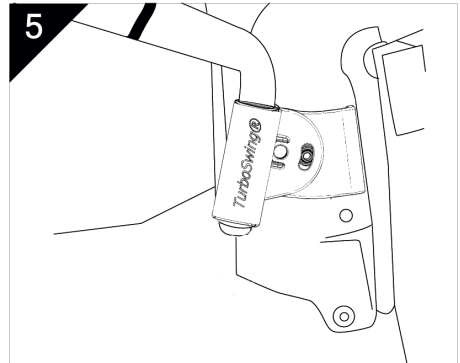

The Ultimate Towing Solution

For Outboard Powered Boats

Mounting instructions

TurboSwing® XM & XL

TSKIT01

TurboSwing®
the power behind your outboard

For technical assistance during regular business hours, call: 1-855-22-TURBO.