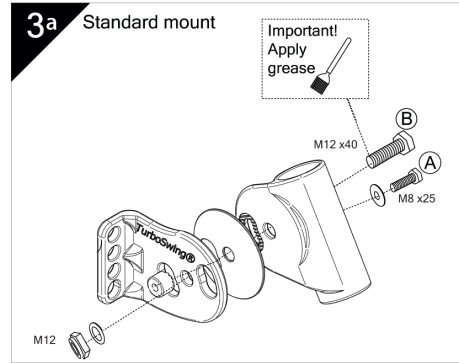

The Ultimate Towing Solution

For Outboard Powered Boats

Mounting instructions

TurboSwing® XM & XL

TSKIT01

TurboSwing®
the power behind your outboard

For technical assistance during regular business hours, call: 1-855-22-TURBO.