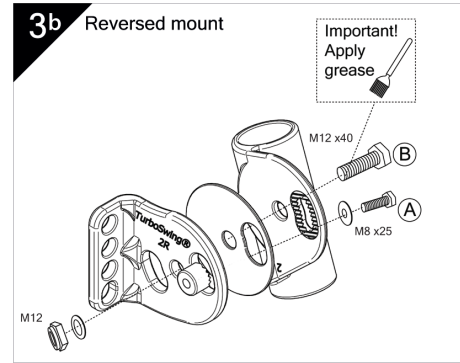

The Ultimate Towing Solution

For Outboard Powered Boats

Mounting instructions

TurboSwing® XM & XL

TSKIT01

TurboSwing®
the power behind your outboard

For technical assistance during regular business hours, call: 1-855-22-TURBO.