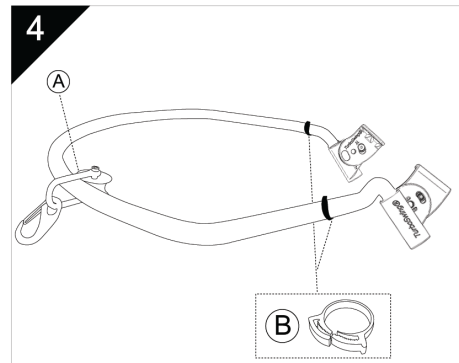

The Ultimate Towing Solution

For Outboard Powered Boats

Mounting instructions

TurboSwing® XM & XL

TSKIT01

TurboSwing®
the power behind your outboard

For technical assistance during regular business hours, call: 1-855-22-TURBO.