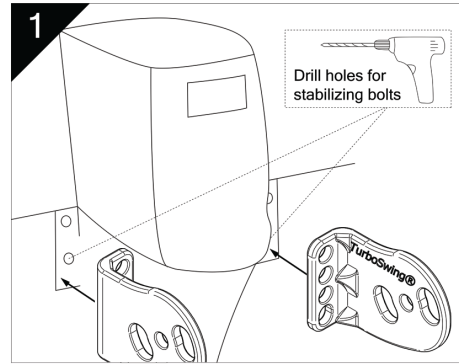

The Ultimate Towing Solution

For Outboard Powered Boats

Mounting instructions

TurboSwing® XM & XL

TSKIT01

TurboSwing®
the power behind your outboard

For technical assistance during regular business hours, call: 1-855-22-TURBO.