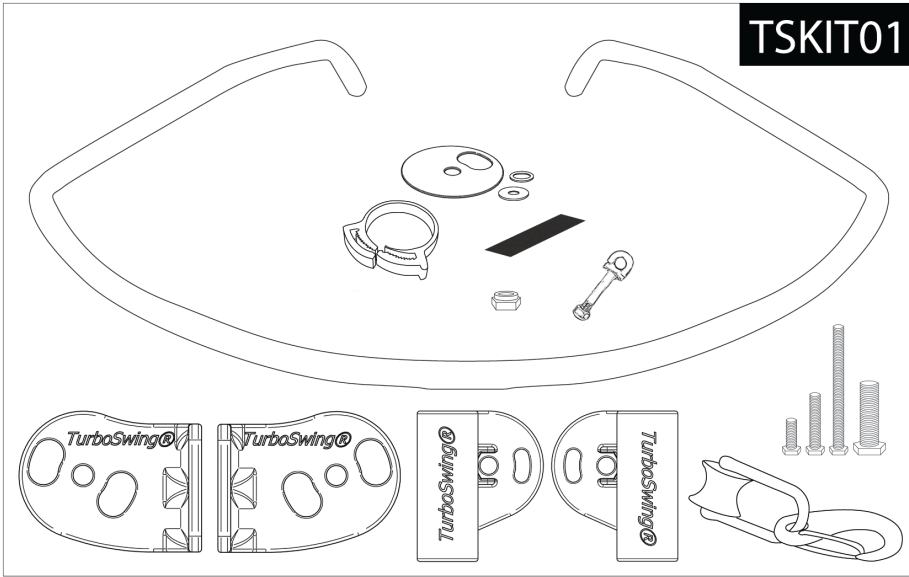

The Ultimate Towing Solution

For Outboard Powered Boats

Mounting instructions

TurboSwing® XM & XL

TSKIT01

TurboSwing®
the power behind your outboard

For technical assistance during regular business hours, call: 1-855-22-TURBO.