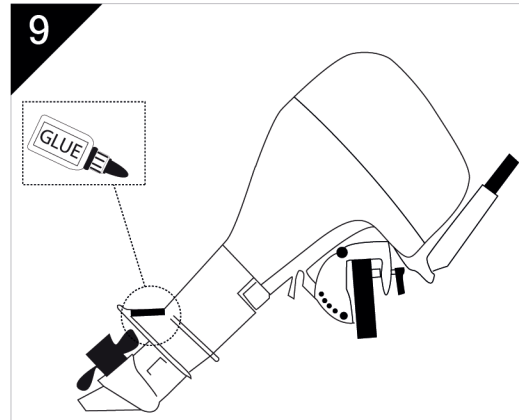

The Ultimate Towing Solution

For Outboard Powered Boats

Mounting instructions

TurboSwing® XM & XL

TSKIT01

TurboSwing®
the power behind your outboard

For technical assistance during regular business hours, call: 1-855-22-TURBO.