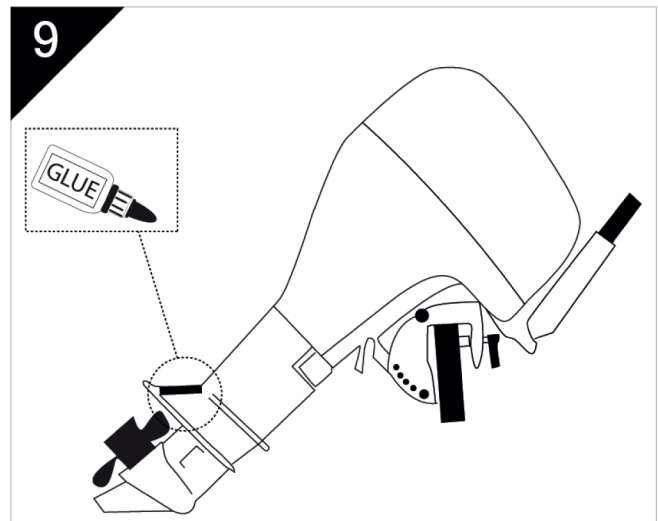

The Ultimate Towing Solution

For Outboard Powered Boats

Mounting instructions

TurboSwing® XXL, TowRescue® XXL
Twin XXL, Giant and Giant Twin

TSKIT02

		1x		
		2x	2x M8	4x M12
2x m12 carros	2x	2x	2x M12 x50	2x M8 x 50
1x M8x45	2x M12x120	4x	4x M12	2x M8