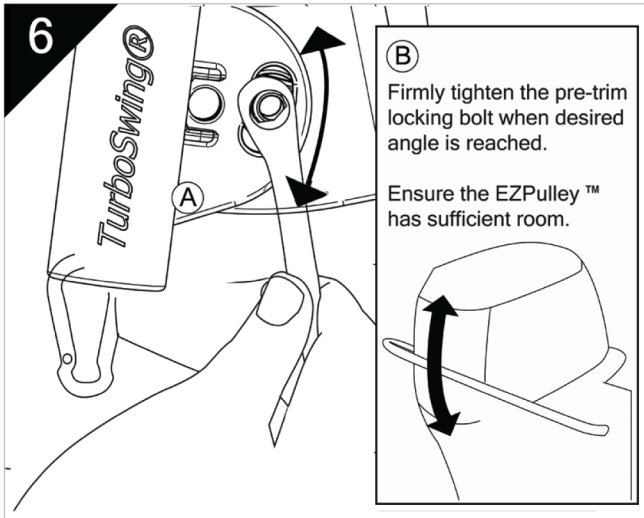

The Ultimate Towing Solution

For Outboard Powered Boats

Mounting instructions

TurboSwing® XXL, TowRescue® XXL
Twin XXL, Giant and Giant Twin

TSKIT02

		1x		
		2x	2x M8	4x M12
2x m12 carros	2x	2x	2x M12 x50	2x M8 x 50
1x M8x45	2x M12x120	4x	4x M12	2x M8