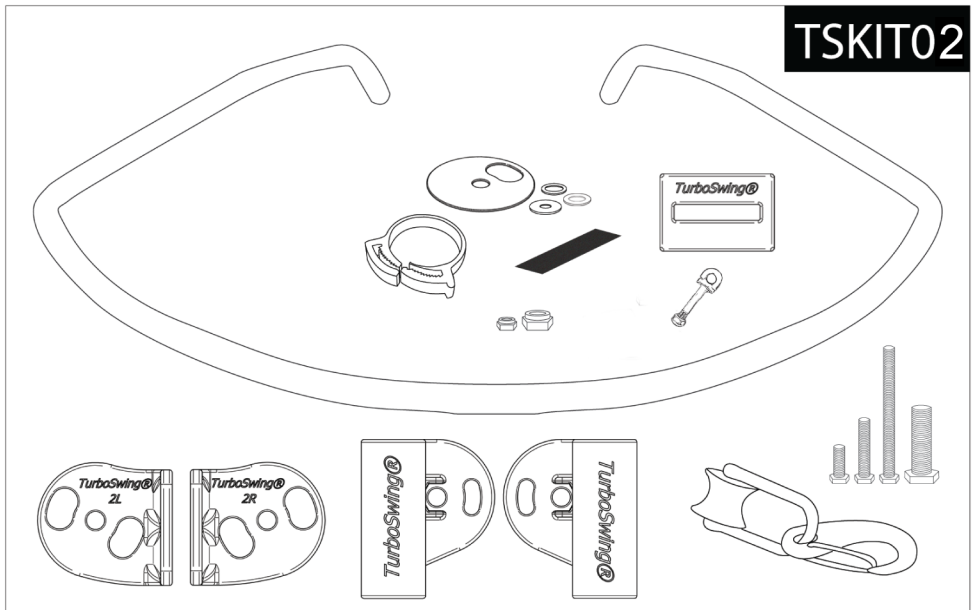

The Ultimate Towing Solution

For Outboard Powered Boats

Mounting instructions

TurboSwing® XXL, TowRescue® XXL
Twin XXL, Giant and Giant Twin

TSKIT02

		1x		
		2x	2x M8	4x M12
2x m12 carros	2x	2x	2x M12 x50	2x M8 x 50
1x M8x45	2x M12x120	4x	4x M12	2x M8