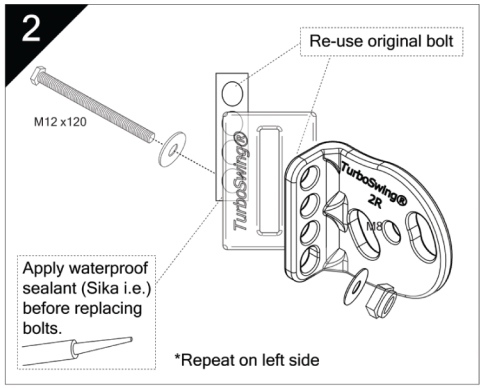

The Ultimate Towing Solution

For Outboard Powered Boats

Mounting instructions

TurboSwing® XXL, TowRescue® XXL
Twin XXL, Giant and Giant Twin

TSKIT02

		1x		
		2x	2x M8	4x M12
2x m12 carros	2x	2x	2x M12 x50	2x M8 x 50
1x M8x45	2x M12x120	4x	4x M12	2x M8