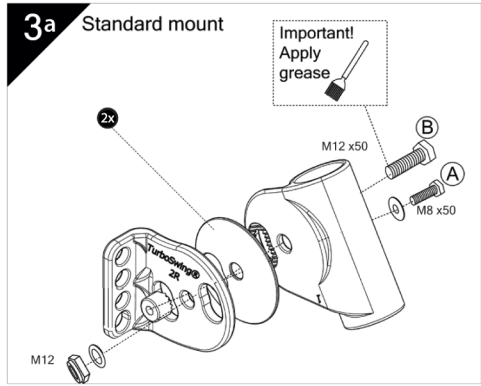

The Ultimate Towing Solution

For Outboard Powered Boats

Mounting instructions

TurboSwing® XXL, TowRescue® XXL
Twin XXL, Giant and Giant Twin

TSKIT02

		1x		
		2x	2x M8	4x M12
2x m12 carros	2x	2x	2x M12 x50	2x M8 x 50
1x M8x45	2x M12x120	4x	4x M12	2x M8