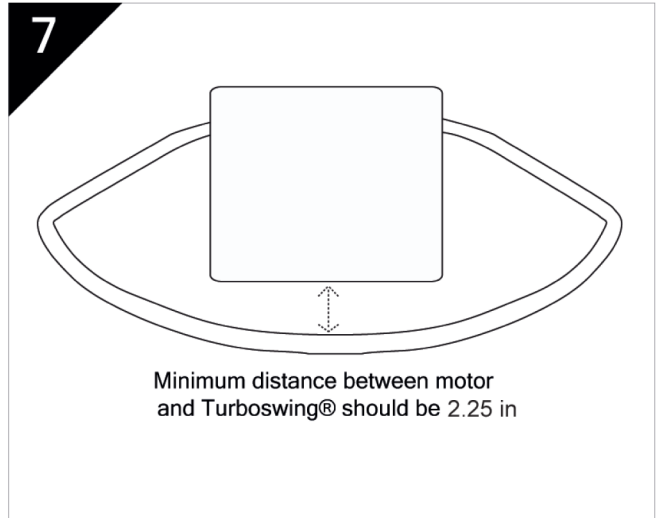

The Ultimate Towing Solution

For Outboard Powered Boats

Mounting instructions

TurboSwing® XXL, TowRescue® XXL
Twin XXL, Giant and Giant Twin

TSKIT02

		1x		
		2x	2x M8	4x M12
2x m12 carros	2x	2x	2x M12 x50	2x M8 x 50
1x M8x45	2x M12x120	4x	4x M12	2x M8