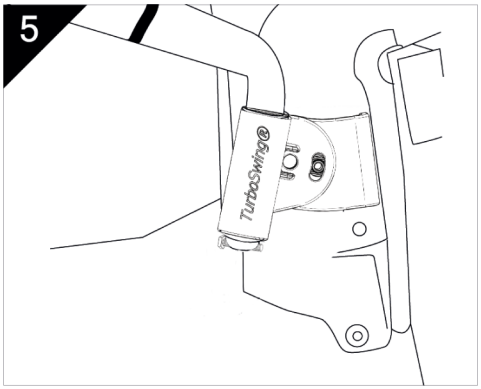

The Ultimate Towing Solution

For Outboard Powered Boats

Mounting instructions

TurboSwing® XXL, TowRescue® XXL
Twin XXL, Giant and Giant Twin

TSKIT02

		1x		
		2x	2x M8	4x M12
2x m12 carros	2x	2x	2x M12 x50	2x M8 x 50
1x M8x45	2x M12x120	4x	4x M12	2x M8