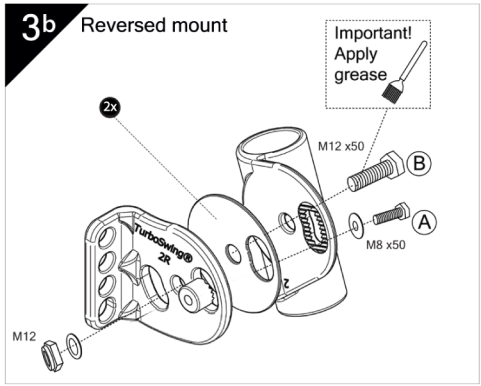

The Ultimate Towing Solution

For Outboard Powered Boats

Mounting instructions

TurboSwing® XXL, TowRescue® XXL
Twin XXL, Giant and Giant Twin

TSKIT02

		1x		
		2x	2x M8	4x M12
2x m12 carros	2x	2x	2x M12 x50	2x M8 x 50
1x M8x45	2x M12x120	4x	4x M12	2x M8