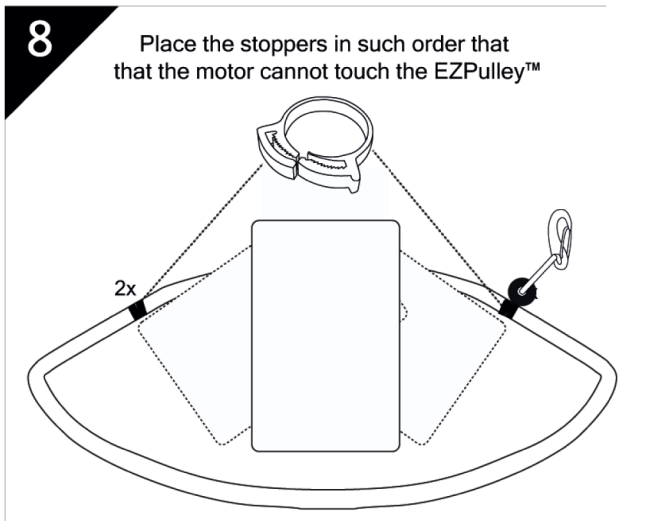

The Ultimate Towing Solution

For Outboard Powered Boats

Mounting instructions

TurboSwing® XXL, TowRescue® XXL
Twin XXL, Giant and Giant Twin

TSKIT02

		1x		
		2x	2x M8	4x M12
2x m12 carros	2x	2x	2x M12 x50	2x M8 x 50
1x M8x45	2x M12x120	4x	4x M12	2x M8