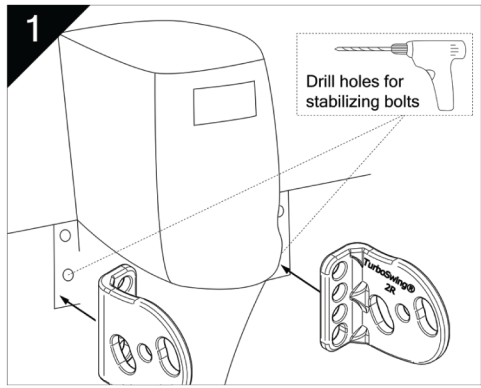

The Ultimate Towing Solution

For Outboard Powered Boats

Mounting instructions

TurboSwing® XXL, TowRescue® XXL
Twin XXL, Giant and Giant Twin

TSKIT02

		1x		
		2x	2x M8	4x M12
2x m12 carros	2x	2x	2x M12 x50	2x M8 x 50
1x M8x45	2x M12x120	4x	4x M12	2x M8